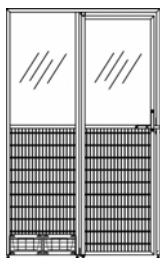

\*Call for additional size  
 Availability

#### Options

- Single bowl insert
- Double bowl insert
- Inward Opening gate

Stainless Steel Swing Gate

Stainless Steel Stall Front

Glass over stainless Combo Stall Front

Glass Gate

Glass Stall Front

##### Available Sizes

Height: 609 - 2438mm  
 Width: 609 - 1219mm  
 - 1879mm high entry frame  
 - Fixed Bottom Panel  
 - Single Bowl Insert  
 - Double Bowl Insert  
 - Two-way Latch