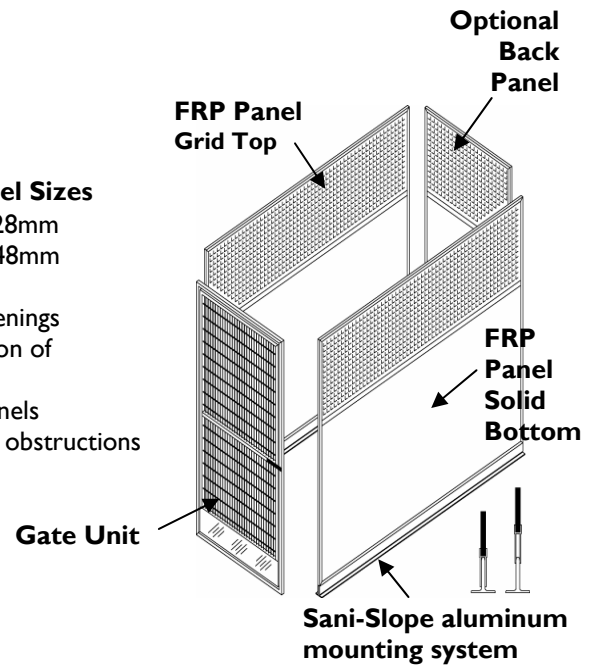

FRP Sani-Kennel Isolation Kennels

UNIT DETAILS & OPTIONS

FRP Isolation Panels

Upper panel Grid Top

Framework: 19mm wide 6063-T52 Aluminium U-channel
Material: 25.4mm grid polyethylene
Structural foam
Colour: Light Grey

FRP Panel Solid Bottom

Framework: 19mm wide 6063-T52 Aluminium U-Channel
Material: 19mm wide fiberglass reinforced plastic
Bonded to HDPE substrate
Standard Colours: White, Beige
Special Order Colours: 16 Available. See Front

Available Panel Sizes

Height: 609-1828mm
Length: 609-3048mm

Options

- Framed Openings for installation of Kenl-Dor
- Notched panels for posts or obstructions

GATES & STALL FRONTS

All of Kennel Solutions gates and stall fronts come pre-hung and completely assembled

Stainless Steel Gates

Available Sizes

Height: 1879.6mm
Width: 609 or 914mm

Stainless Steel Fronts

Available Sizes

Height: 1879mm
Width: 914 - 2438mm

Frame, Grid and Panel

Mounting Frame: 6061-T6 aluminium solid bar
Gate Grid: 304 stainless steel wire,
Vertical 0.125mm diameter, horizontal 0.25mm diameter
Optional Solid Section: Tempered glass, FRP, or other sheet
Materials

*Call for additional size
Availability

Options

- Single bowl insert
- Double bowl insert
- Inward Opening gate

Chainlink Swing Gates with never-fail latch

Available Sizes

Height: 609 - 2438mm
Width: 609 - 1219mm
- 1879mm high entry frame
- Fixed Bottom Panel
- Single Bowl Insert
- Double Bowl Insert
- Two-way Latch

Chainlink Stall Fronts

Required for runs that exceed 1219.1mm

Available Sizes

Height: 914 - 2438mm
Width: 914 - 3657mm

Options

- All swing Gate options
- Gate Location at other end
- See Chainlink Sani-Kennel for other gate options

Chainlink Slide Gates

Available Sizes

Height: 609 - 2438mm
Width: 1219 - 3657mm