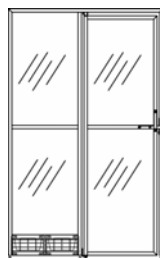

#### Options

- Single bowl insert
- Double bowl insert
- Inward Opening gate

Stainless Steel Swing Gate

Stainless Steel Stall Front

Glass over stainless Combo Stall Front

Glass Gate

Glass Stall Front

##### Available Sizes

Height: 609 - 2438mm  
 Width: 609 - 1219mm  
 - 1879mm high entry frame  
 - Fixed Bottom Panel  
 - Single Bowl Insert  
 - Double Bowl Insert  
 - Two-way Latch