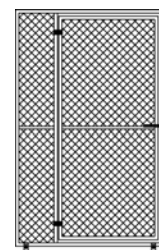

##### Available Sizes

Height: 609 - 2438mm  
 Width: 1219 - 3657mm

#### Options

- Single Bowl Insert
- Double Bowl Insert

Chainlink Gate

Chainlink Stall Front

Chainlink Slide Gate