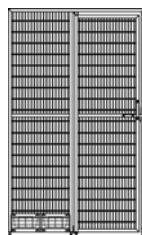

Stainless Steel Stall Front