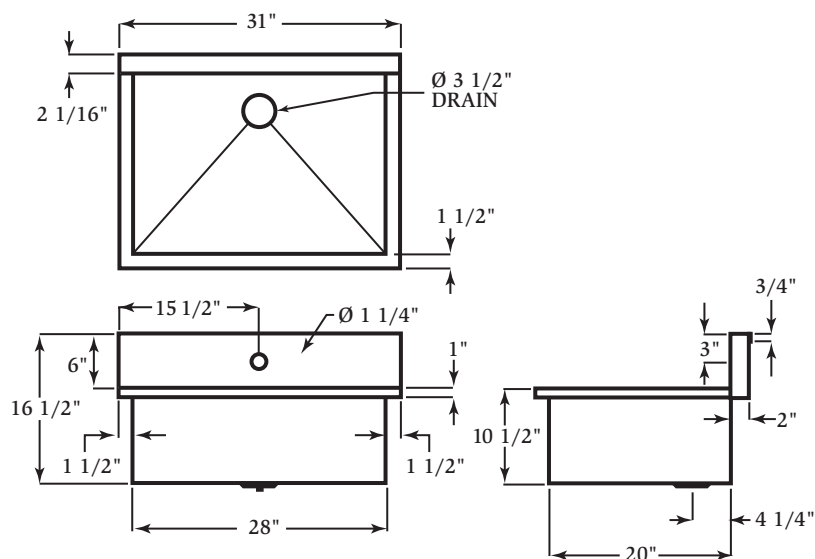

Tube Specifications

Note: All dimensions are $\pm 1/8"$

Tub Specifications

Note: All dimensions are $\pm 1/8"$

Scrub Sink Specifications

Note: All dimensions are $\pm 1/8"$

**Economy
Hand
Sink**

**Surgeon's
Scrub
Sink
Single**

**Surgeon's
Scrub
Sink
Double**