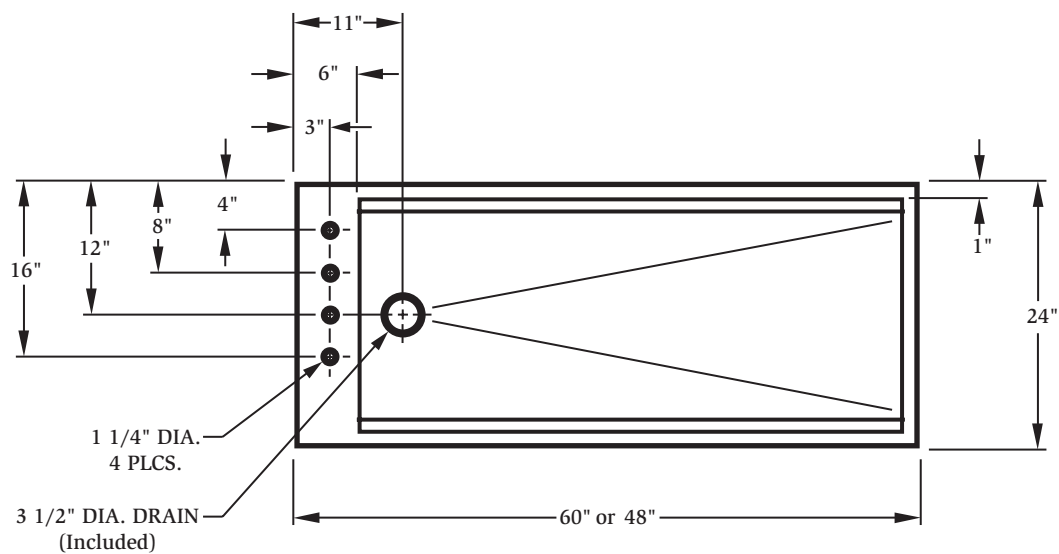

Tube Specifications

Note: All dimensions are $\pm 1/8"$

Tub Specifications

Note: All dimensions are $\pm 1/8"$

Scrub Sink Specifications

Note: All dimensions are $\pm 1/8"$

**Economy
Hand
Sink**

**Surgeon's
Scrub
Sink
Single**

**Surgeon's
Scrub
Sink
Double**