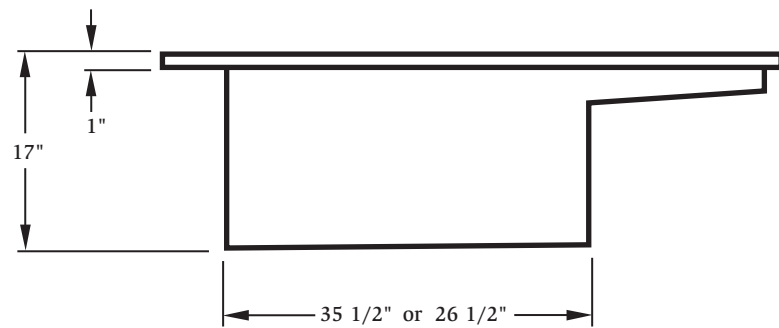

Tube Specifications

Note: All dimensions are $\pm 1/8"$

Tub Specifications

Note: All dimensions are $\pm 1/8"$

Scrub Sink Specifications

Note: All dimensions are $\pm 1/8"$

**Economy
Hand
Sink**

**Surgeon's
Scrub
Sink
Single**

**Surgeon's
Scrub
Sink
Double**