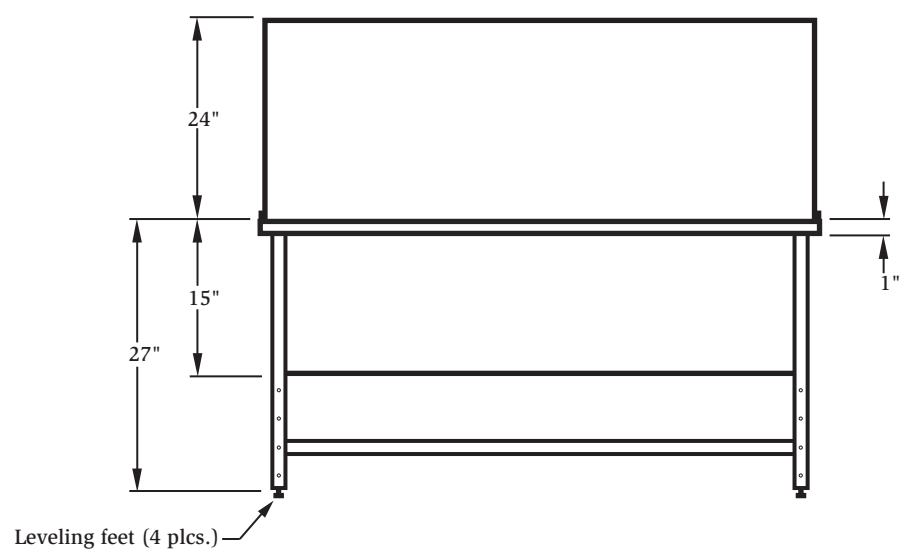

Tube Specifications

Note: All dimensions are $\pm 1/8"$

Tub Specifications

Note: All dimensions are $\pm 1/8"$

Scrub Sink Specifications

Note: All dimensions are $\pm 1/8"$

**Economy
Hand
Sink**

**Surgeon's
Scrub
Sink
Single**

**Surgeon's
Scrub
Sink
Double**