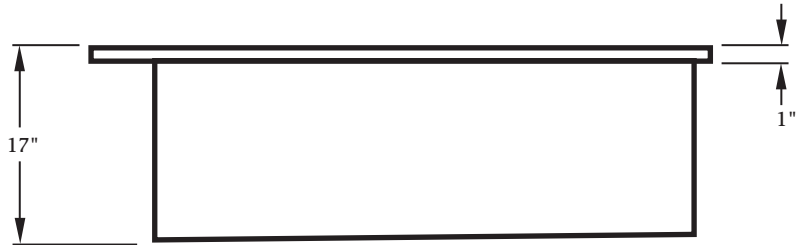

Tube Specifications

Note: All dimensions are $\pm 1/8"$

Tub Specifications

Note: All dimensions are $\pm 1/8"$

Scrub Sink Specifications

Note: All dimensions are $\pm 1/8"$

**Economy
Hand
Sink**

**Surgeon's
Scrub
Sink
Single**

**Surgeon's
Scrub
Sink
Double**