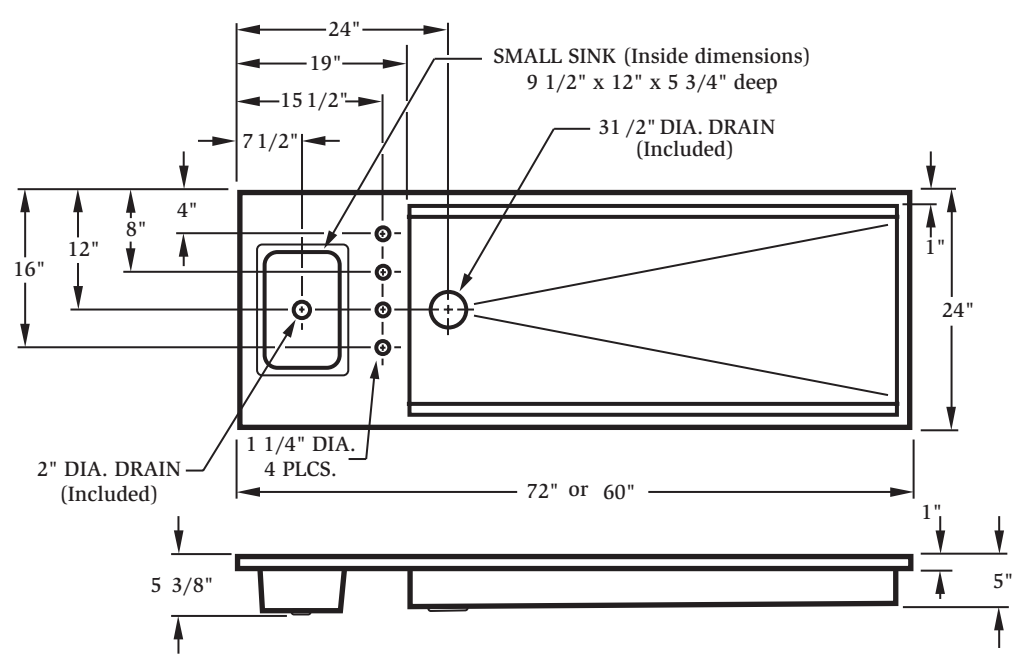

Tube Specifications

Note: All dimensions are $\pm 1/8"$

Tub Specifications

Note: All dimensions are $\pm 1/8"$

Scrub Sink Specifications

Note: All dimensions are $\pm 1/8"$

**Economy
Hand
Sink**

**Surgeon's
Scrub
Sink
Single**

**Surgeon's
Scrub
Sink
Double**