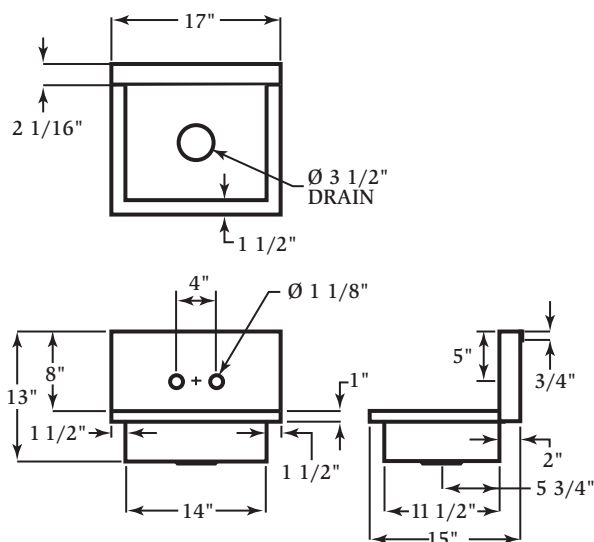

Tube Specifications

Note: All dimensions are $\pm 1/8"$

Tub Specifications

Note: All dimensions are $\pm 1/8"$

Scrub Sink Specifications

Note: All dimensions are $\pm 1/8"$

**Economy
Hand
Sink**

**Surgeon's
Scrub
Sink
Single**

**Surgeon's
Scrub
Sink
Double**