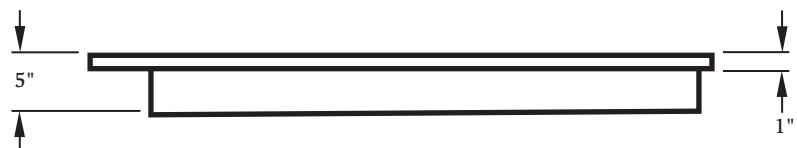

Tube Specifications

Note: All dimensions are $\pm 1/8"$

Tub Specifications

Note: All dimensions are $\pm 1/8"$

Scrub Sink Specifications

Note: All dimensions are $\pm 1/8"$

**Economy
Hand
Sink**

**Surgeon's
Scrub
Sink
Single**

**Surgeon's
Scrub
Sink
Double**