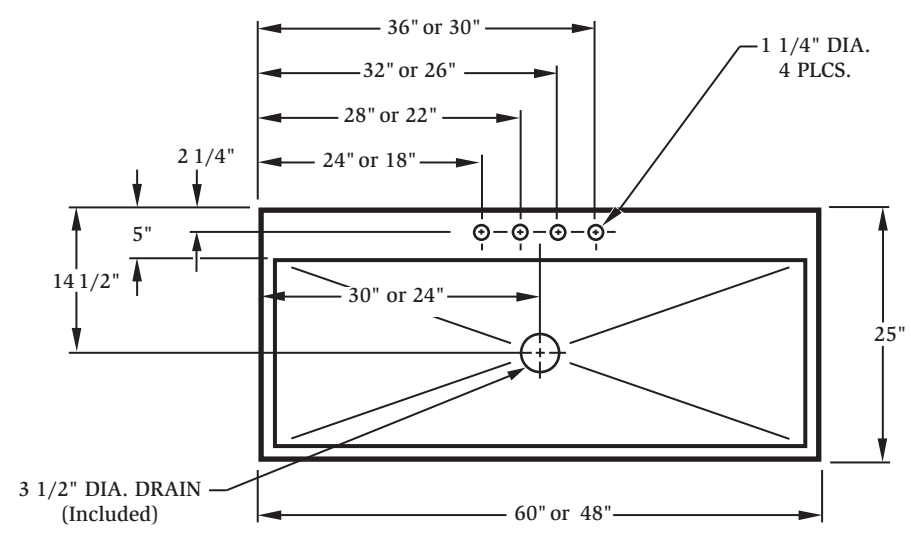

Tube Specifications

Note: All dimensions are $\pm 1/8"$

Tub Specifications

Note: All dimensions are $\pm 1/8"$

Scrub Sink Specifications

Note: All dimensions are $\pm 1/8"$

**Economy
Hand
Sink**

**Surgeon's
Scrub
Sink
Single**

**Surgeon's
Scrub
Sink
Double**