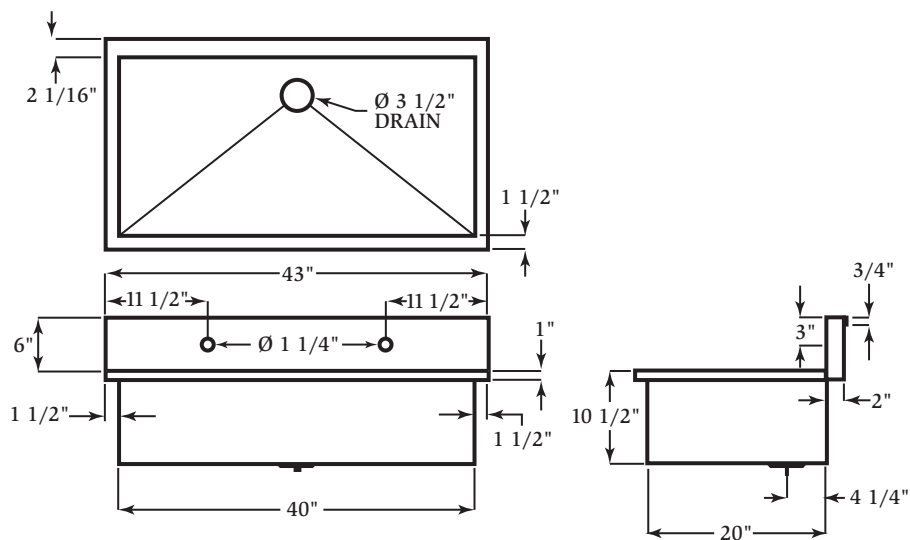

Tube Specifications

Note: All dimensions are $\pm 1/8"$

Tub Specifications

Note: All dimensions are $\pm 1/8"$

Scrub Sink Specifications

Note: All dimensions are $\pm 1/8"$

**Economy
Hand
Sink**

**Surgeon's
Scrub
Sink
Single**

**Surgeon's
Scrub
Sink
Double**